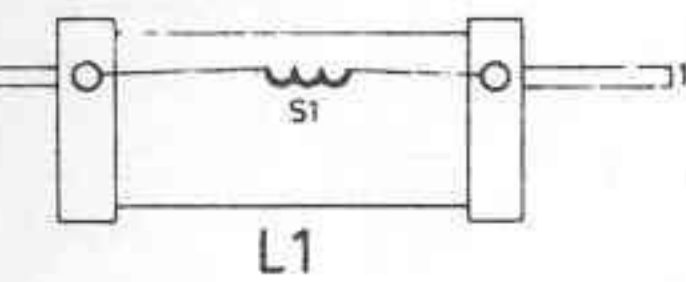

SK3

SK1

B1-B5

SK3  
POSITION:  
STOP

SK1  
POSITION: 7 1/2" (19cm/sec)

SK3  
POSITION:  
PLAY BACK

SK1  
POSITION: 3 3/4" (9.5cm/sec)

SK2

SK1  
POSITION: 1 7/8" (4.75cm/sec)

SK2  
POSITION:  
STOP

SK10 2-3

SK2  
POSITION:  
RECORDING

SK10 1-4

SK8

SK6 SK4 Bu9

S1	S1'	S1''	S2	S2'	S2''	S3	S3'	S4	S4'
110	11	33	110	11	33	285	285	375	375
40			43			1080		0.27	
V									
Ω									