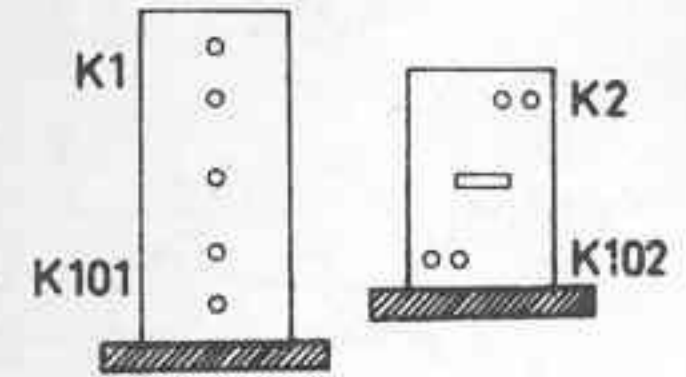

SK3

SK1

B1-B5

SK3  
POSITION:  
STOP

SK1  
POSITION: 7 1/2" (19cm/sec)

SK3  
POSITION:  
PLAY BACK

SK1  
POSITION: 3 3/4" (9.5cm/sec)

SK2

SK1  
POSITION: 1 7/8" (4.75cm/sec)

SK2  
POSITION:  
STOP

SK10 2-3

SK2  
POSITION:  
RECORDING

SK10 1-4

SK8

SK6 SK4 Bu9

S1	S1'	S1''	S2	S2'	S2''	S3	S3'	S4	S4'
110	11	33	110	11	33	285	285	375	375
40			43			1080		0.27	
V									
Ω									

S1	S1	S2	S2
35	7.6	122	9.3
V			
0.62	37.5	773	
Ω			

- PAPER CAPACITOR 400V 10% 906/...
- CERAMIC CAPACITOR 700V 2% 904/...
- WIRE TRIMMER 907/...
- CARBON RESISTOR 1W 10% 900/...
- CARBON RESISTOR 1/2W 2% 901/...
- CARBON RESISTOR 1/2W 10% 902/...