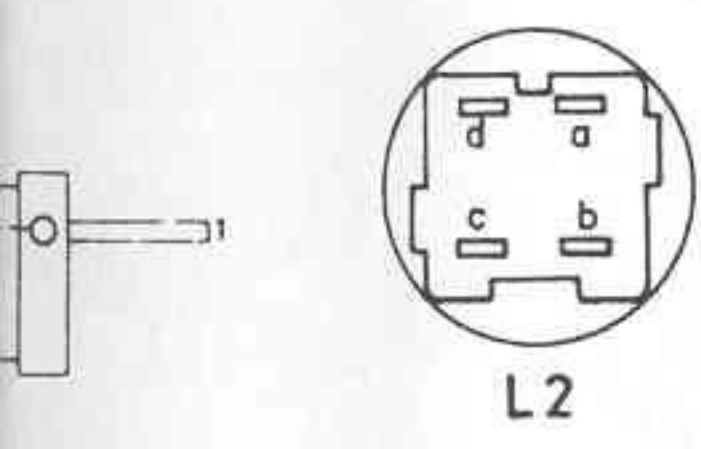

SK3

SK1

B1-B5

SK3  
POSITION:  
STOP

SK1  
POSITION: 7 1/2" (19cm/sec)

SK3  
POSITION:  
PLAY BACK

SK1  
POSITION: 3 3/4" (9.5cm/sec)

SK2

SK1  
POSITION: 1 7/8" (4.75cm/sec)

SK2  
POSITION:  
STOP

SK10 2-3

SK2  
POSITION:  
RECORDING

SK10 1-4

SK8

SK6 SK4 Bu9

S1	S1'	S1''	S2	S2'	S2''	S3	S3'	S4	S4'
110	11	33	110	11	33	285	285	375	375
40			43			1080		0.27	
V									
Ω									